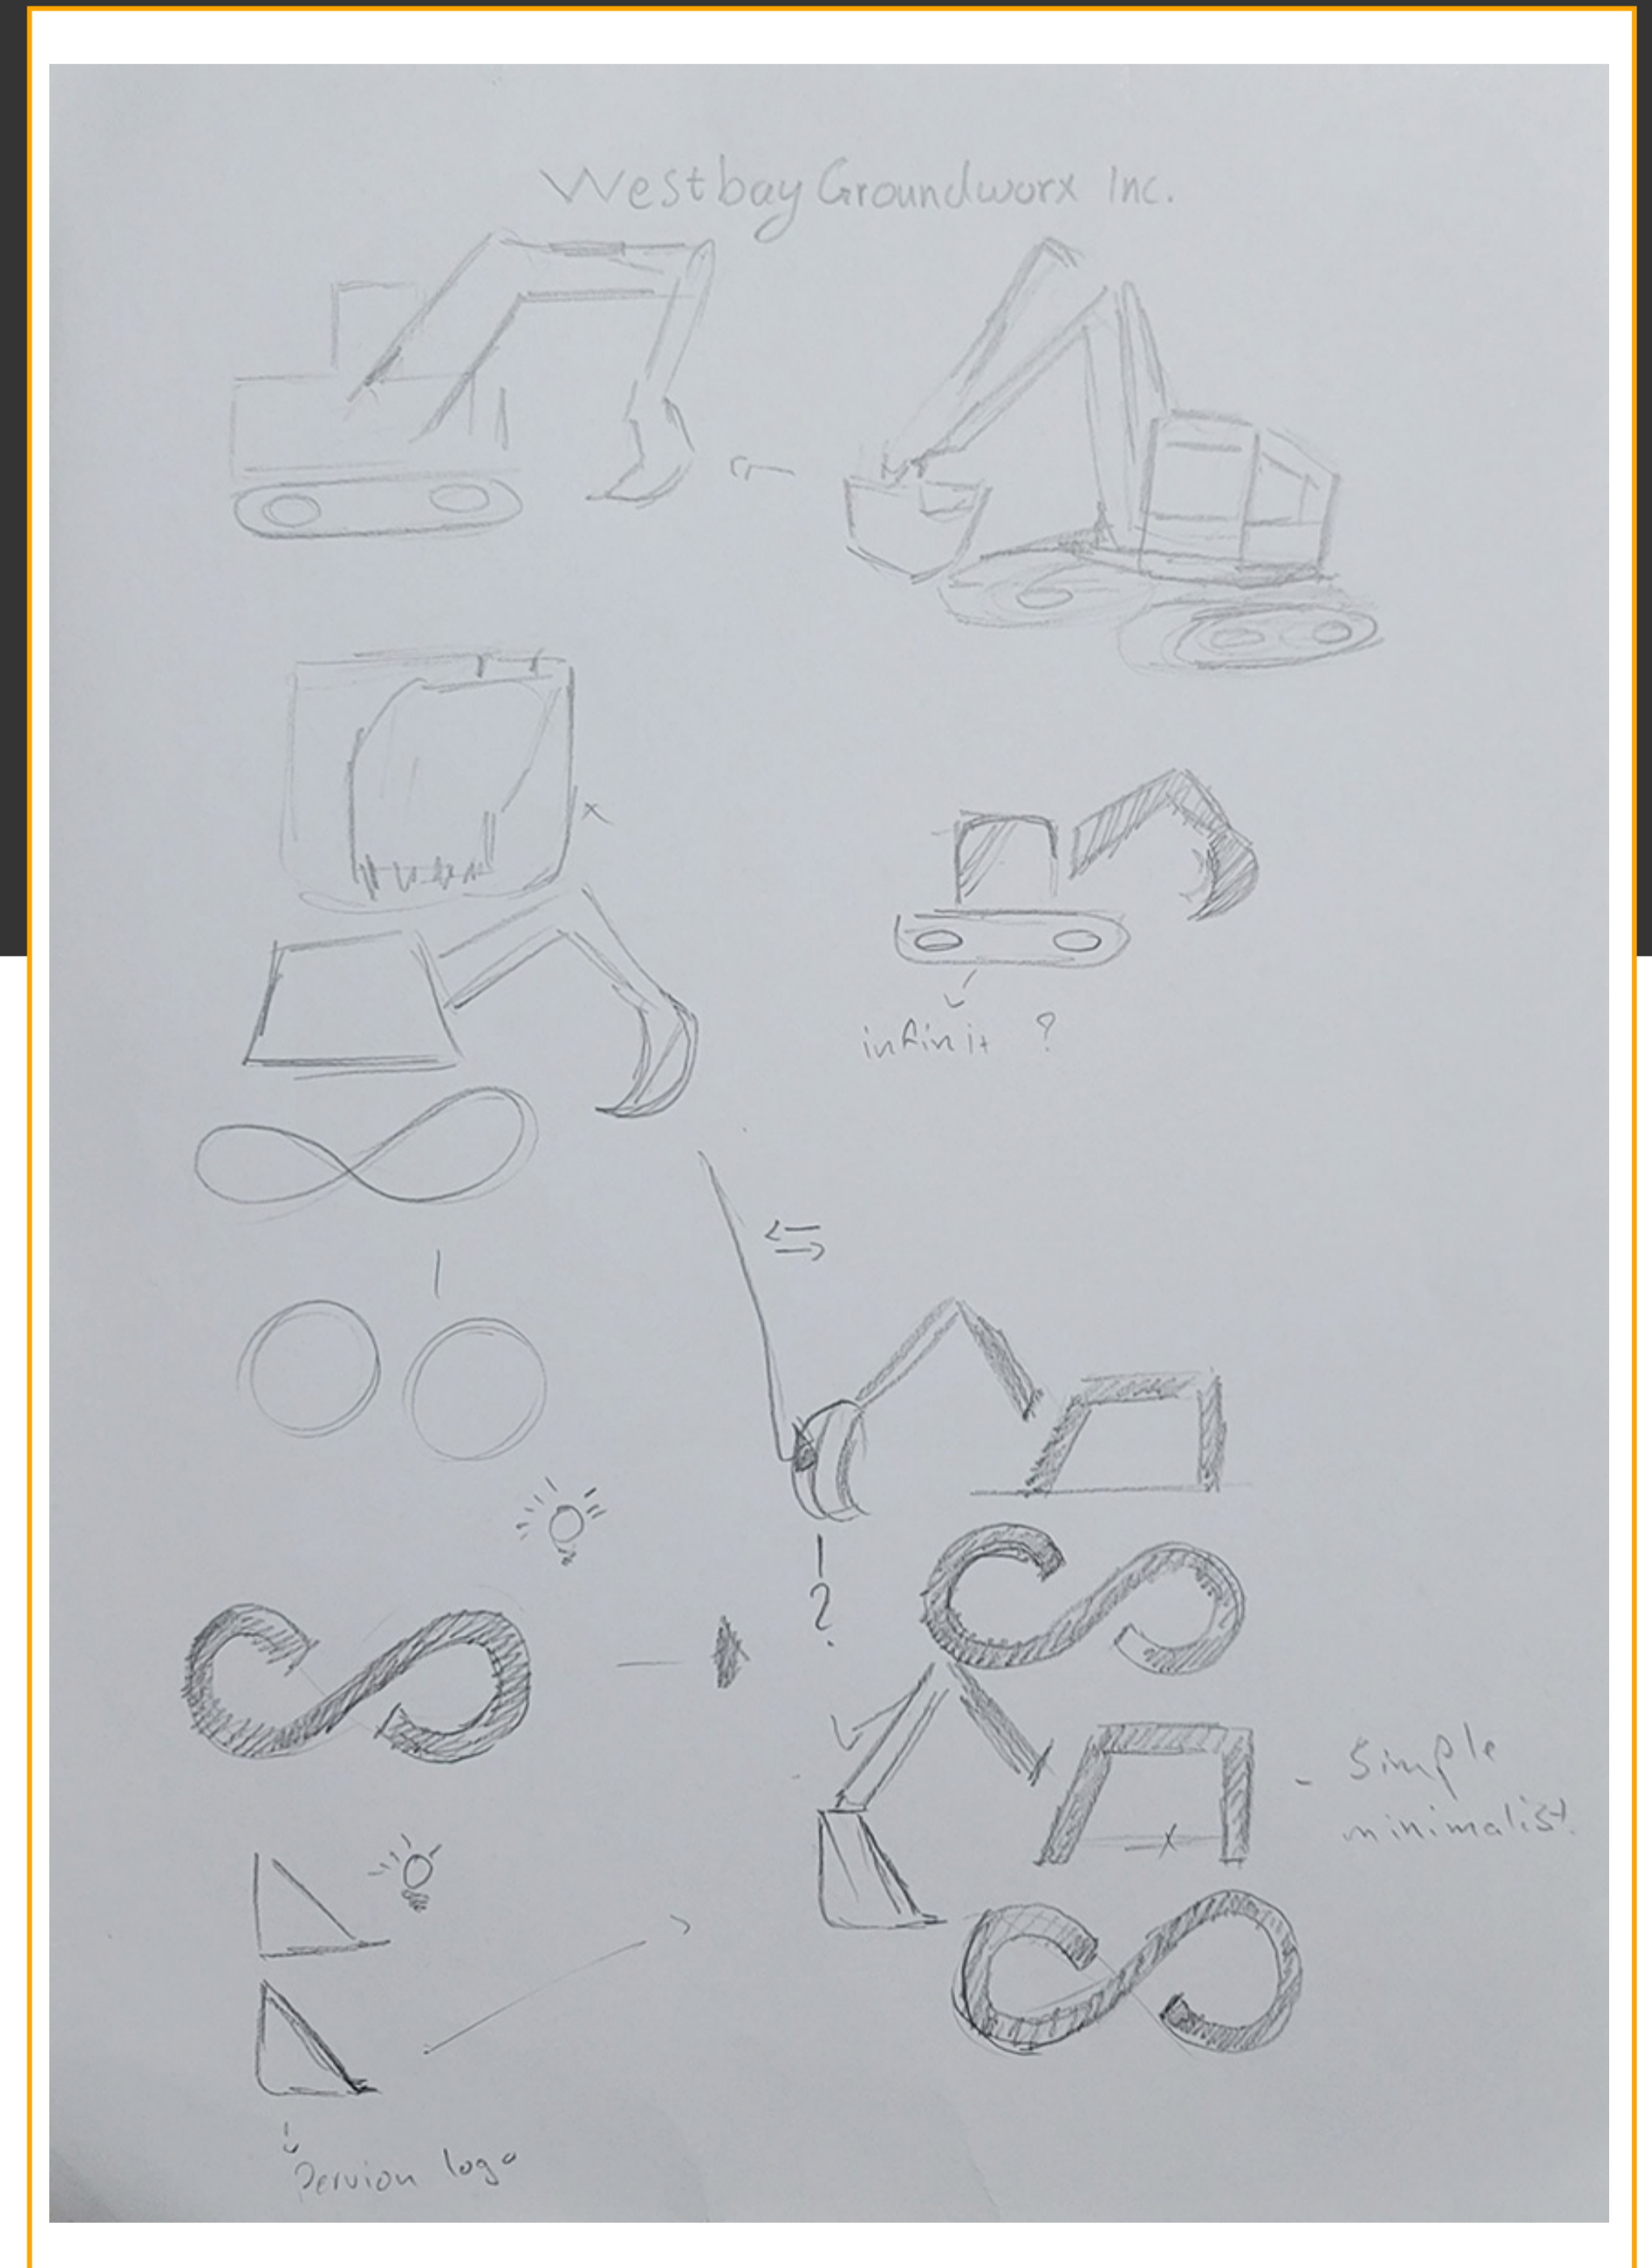

Logo Structure

04 —

**Logo Sketching
process**

05 —

**Logo Variation
and Container**

06 —

**Mark Variation
and Container**

07 —

This minimalist design features a simplified excavator, inspired directly by the machinery itself. To highlight the company's boundless expertise and capabilities.

ClearSpace
— Text

The excavator's wheels are creatively reimaged as an infinity symbol. This subtle yet powerful element conveys the idea of infinite skills and limitless potential, while the clean and modern style underscores professionalism and innovation.

ClearSpace
— Final Logo

Logo Structure

Logo Sketching Process

The sketching process is a crucial step in logo design as it allows for the exploration and refinement of ideas before committing to a digital format. Sketching enables designers to experiment with shapes, concepts, and compositions freely, fostering creativity and innovation. It serves as a foundation for developing a cohesive design by testing various iterations and identifying what works visually and conceptually. This hands-on approach saves time in the long run, as it helps pinpoint the strongest ideas early on, ensuring the final logo is both impactful and well thought out.